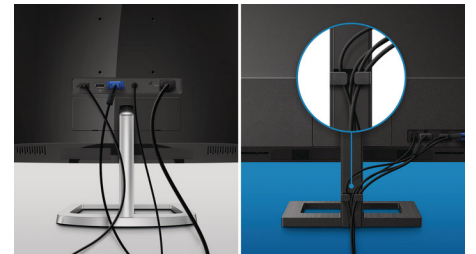

Cable management

Cable management is an intimate design that maintains a tidy workspace by organising the cables and wires required for the operation of a display device.

Wide Viewing Angle

WQHD

Ultra Wide Color

USB-C

Noise cancellation

Built-in Speaker

Multiview

Flicker-free

LowBlue Mode