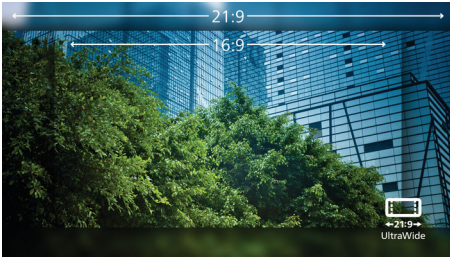

Highlights

UltraWide CrystalClear images

These Philips screens deliver Crystal Clear, UltraWide Quad HD 3440 x 1440 pixel images. Utilising high-performance panels with high-density pixel count and 178/178 wide viewing angles, these new displays will make your images and graphics come alive. The UltraWide 21:9 format enables more productivity with more room for side-by-side comparisons and more viewable spreadsheet columns. Whether you are a demanding professional requiring extremely detailed information for CAD-CAM solutions or a financial wizard working on huge spreadsheets, Philips displays deliver Crystal Clear images.